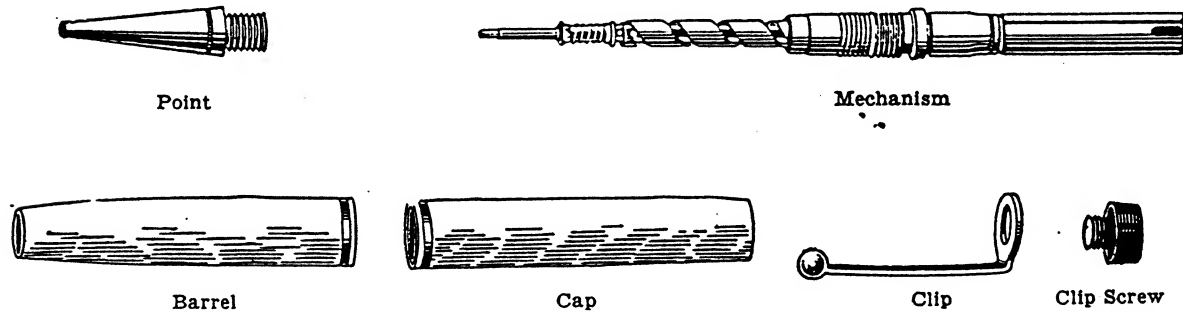

Parts For Parker Rotary Pencils

List Price	$6.00 Imperial Major Vacumatic	$5.00 Imperial Debutante Vacumatic	$5.00 Sr. Maxima & Maxima Vacumatic	$4.00 Major & Debutante Vacumatic	$3.75 Standard & Slender Vacumatic	$3.75 Junior & Sub-Deb Vacumatic	$4.25 Duofold Senior
Point	.40	.40	.40	.40	.40	.40	.80
Barrel	1.20	.80	1.20	.80	.80	.70	.90
Mechanism	1.30	1.30	1.30	1.00	1.00	1.00	1.50
Cap Assembly	3.65	3.40	2.15	2.05	1.65	1.55	1.25
(Cap, Clip, Clip Screw)							
Cap	3.00	2.75	1.50	1.40	1.00	.90	.90
Clip	.60	.60	.60	.60	.60	.60	.30
Clip Screw	.05	.05	.05	.05	.05	.05	.05

List Price	$3.75 Duofold Junior	$3.25 Duofold Lady	$1.50 Duofold Foothill	$1.50 DeLuxe Challenger	$1.25 Parkette DeLuxe	$1.00 Parkette Zephyr	$.75 Parkette
Point	.70	.60	.25	.25	.15	.15	.15
Barrel	.80	.70	.40	.40	.40	.30	.30
Mechanism	1.30	1.10	.75	.60	.30	.30	.30
Cap Assembly	1.15	1.05	1.95	.80		.55	
(Cap, Clip, Clip Screw)							
Cap	.80	.70	1.60	.40	.70	.40	.50
Clip	.30	.30	.30	.30		.10	
Clip Screw	.05	.05	.05	.05		.05